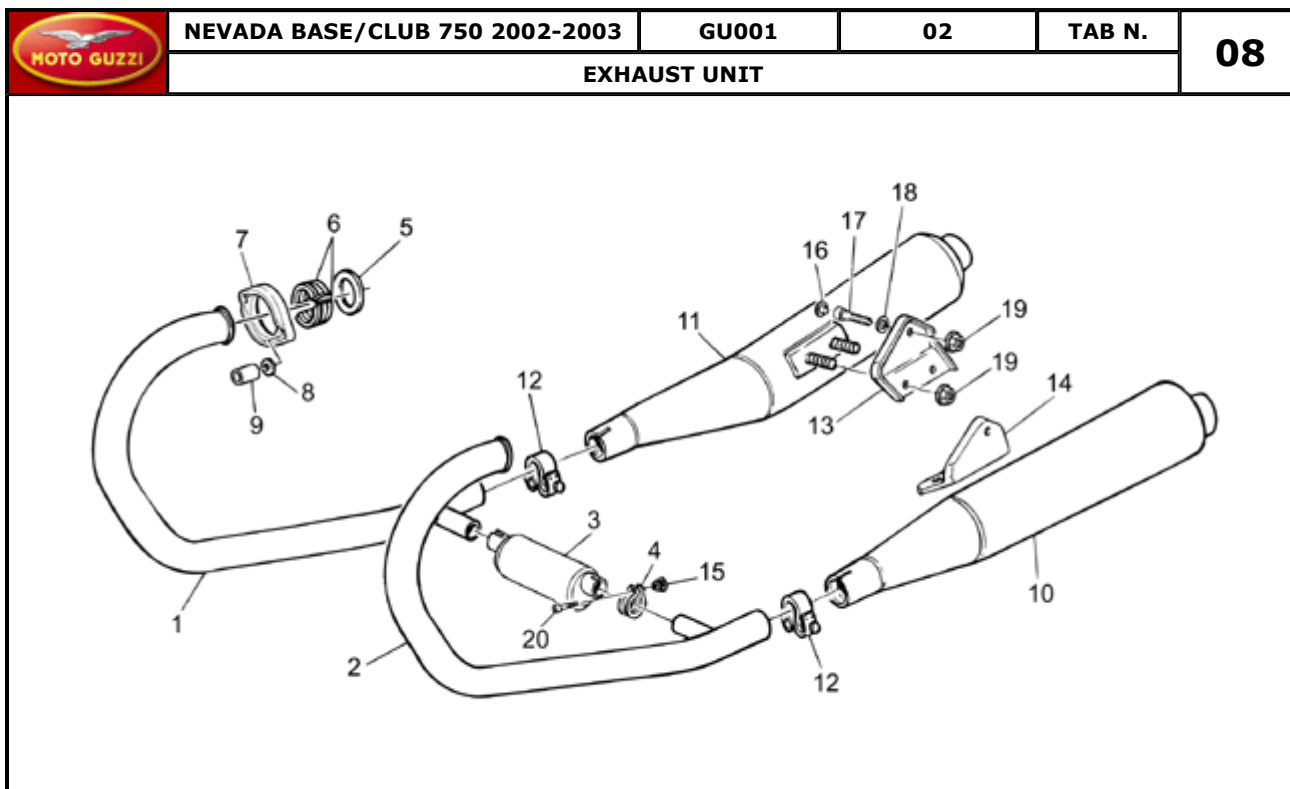

Pos.	Description	Year	I_M_	Country	Version	Code	Q.ty	P.Cod.
1	RH exhaust pipe	-	-	-	-	GU31120764	1	
2	LH exhaust pipe	-	-	-	-	GU31120765	1	
3	Expansion chamber	-	-	-	-	GU31123960	1	
4	Hose clamp	-	-	-	-	GU31126960	2	
5	Gasket	-	-	-	-	GU19025280	2	
6	Spacer	-	-	-	-	GU19025460	4	
7	Ring nut	-	-	-	-	GU31121081	2	
8	Washer 6,4x12	-	-	-	-	GU03013800	4	
9	Nut	-	-	-	-	GU31121880	4	
10	LH silencer	-	-	-	-	GU31123060	1	
11	RH silencer	-	-	-	-	GU31122960	1	
12	Hose clamp	-	-	-	-	GU31123460	2	
13	RH plate	-	-	-	-	GU31128660	1	
14	LH plate	-	-	-	-	GU31128760	1	
15	Ring nut	-	-	-	-	GU61127220	2	
16	Plug	-	-	-	-	GU23943410	2	
17	Screw	-	-	-	-	GU98692420	2	
18	Washer 8,4X13X0,8	-	-	-	-	GU14615901	2	
19	Nut M8x1,25	-	-	-	-	GU92650138	6	
20	Screw	-	-	-	-	GU61127520	2