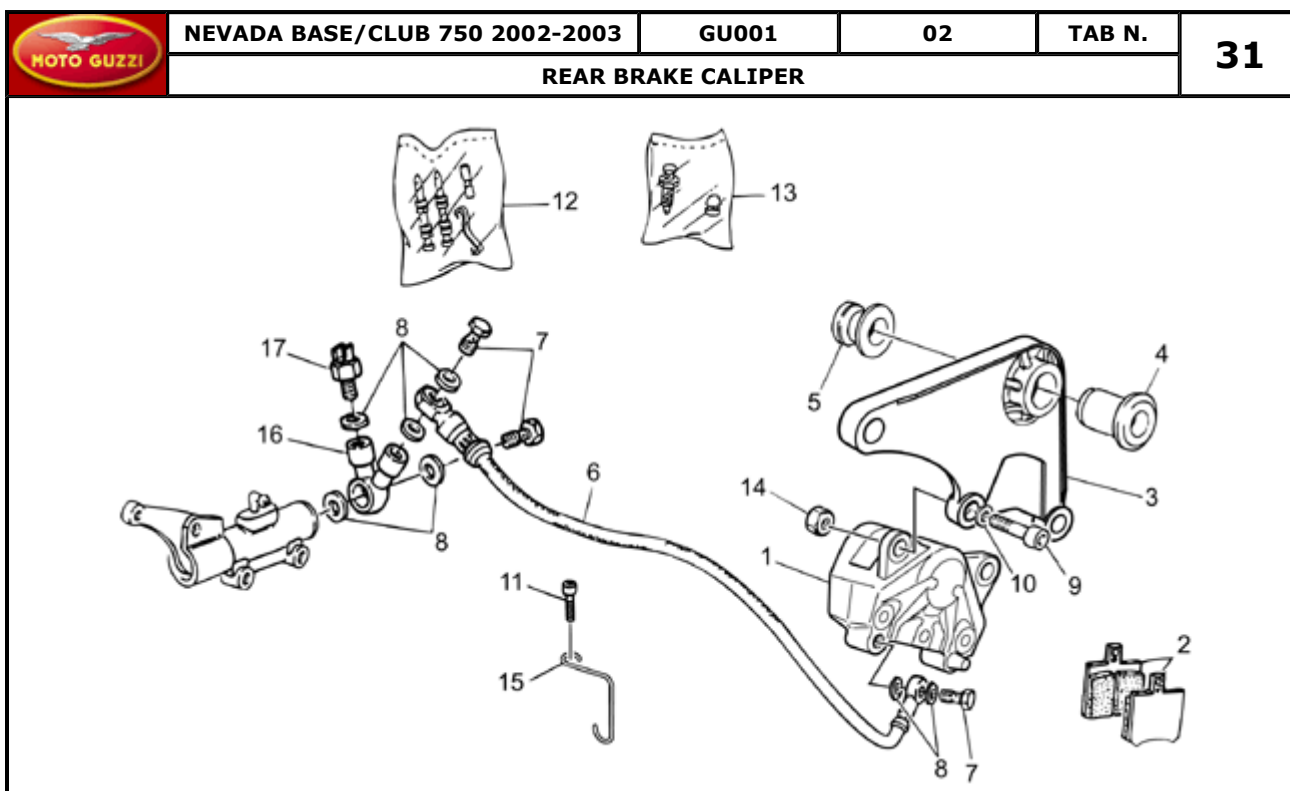

Pos.	Description	Year	I_M_	Country	Version	Code	Q.ty	P.Cod.
1	Rear brake caliper	-	-	-	-	GU31653081	1	
2	Pads pair	-	-	-	-	GU31654681	1	
3	Brake hanger plate	-	-	-	-	GU31635881	1	
4	Bush	-	-	-	-	GU31634281	1	
5	Spacer	-	-	-	-	GU31634181	1	
6	Brake hose	-	-	-	-	GU28657500	1	
7	Oil pipe screw *	-	-	-	-	GU95990028	3	
8	Gasket	-	-	-	-	GU25656100	7	
9	Screw	-	-	-	-	GU97202435	2	
10	Washer 8,4X13X0,8	-	-	-	-	GU14615901	2	
11	Screw w/ flange M6X16	-	-	-	-	GU98210616	1	
12	Pads kit	-	-	-	-	GU31659181	1	
13	Bleeder+cap	-	-	-	-	GU31659281	1	
14	Nut M8x1,25	-	-	-	-	GU92606208	1	
15	Cable-guide	-	-	-	-	GU31659735	1	
16	Connection	-	-	-	-	GU19668000	1	
17	Switch	-	-	-	-	GU63657000	1