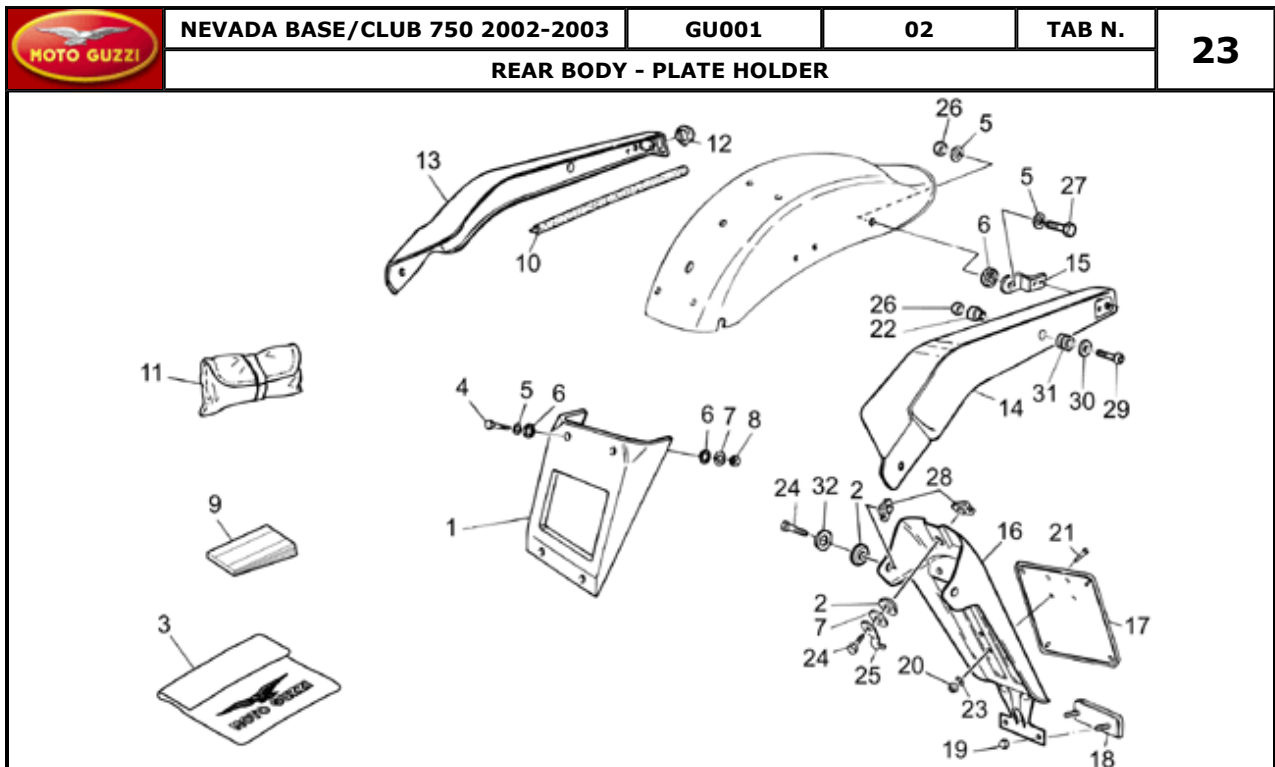

Pos.	Description	Year	I_M_	Country	Version	Code	Q.ty	P.Cod.
1	Splash guard	-	-	-	-	GU31438765	1	
2	Spacer	-	-	-	-	GU91120620	3	
3	Bike cover	-	-	-	-	GU30970200	1	
4	Screw	-	-	-	-	GU98054325	2	
5	Washer 6,4x12x1,2	-	-	-	-	GU95008306	6	
6	Rubber spacer	-	-	-	-	GU93110060	14	
7	Washer 6,4x12x1,2	-	-	-	-	GU95100141	6	
8	Nut M6x1	-	-	-	-	GU92630106	4	
9	Operator's handbook-I-GB-F-D--	-	-	-	-	GU31900083	1	
10	Gasket PVC	-	-	-	-	GU00823931080	1	
11	Toolkit	-	-	-	-	GU03909960	1	
12	Plug	-	-	-	-	GU93180245	2	
13	RH rear cover chromate	-	-	-	-	GU31457866	1	
14	LH rear cover chromate	-	-	-	-	GU31459166	1	
15	Clamp	-	-	-	-	GU31575565	2	
16	Rear mudg. extension	-	-	-	-	GU31438083	1	
17	Number plate holder	-	-	-	-	GU01474630	1	
18	Reflector	-	-	-	-	GU31745865	1	
19	Nut M4x0,7	-	-	-	-	GU92630104	2	
20	Nut	-	-	-	-	GU92630105	4	
21	Screw	-	-	-	-	GU98084212	4	
22	Spacer	-	-	-	-	GU03471802	2	
23	Washer 5,3X10X1	-	-	-	-	GU95008305	4	
24	Hex screw M6x20	-	-	-	-	GU98084320	3	
25	U-bolt	-	-	-	-	GU93301313	1	
26	Nut M6x1	-	-	-	-	GU92630206	2	
27	Screw	-	-	-	-	GU98054314	2	
28	Clip M6	-	-	-	-	GU28576591	3	
29	Screw M6X50	-	-	-	-	GU98230650	2	
30	Washer	-	-	-	-	GU03462800	2	
31	Rubber spacer	-	-	-	-	GU91551105	2	
32	Washer 6,5x20x1,5	-	-	-	-	GU95005320	3