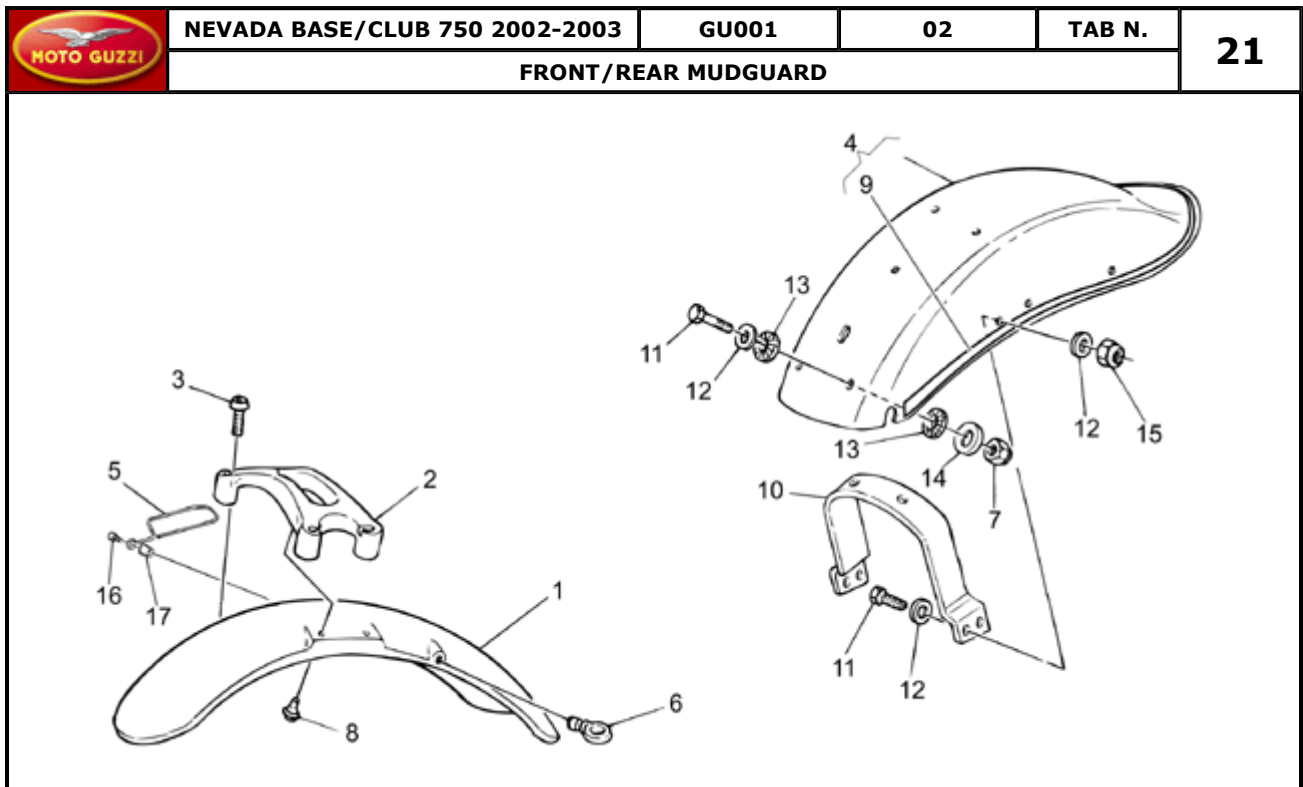

Pos.	Description	Year	I_M_	Country	Version	Code	Q.ty	P.Cod.
1	Front mudguard red baroque	2	-	-	Club br/mg	GU89000419	1	
	Front mudguard blue lord	2	-	-	Club lb/g	GU89000424	1	
	Front mudguard grey platinum	2	-	-	Club pg/aw	GU89000429	1	
	Front mudguard grey iron	2	-	-	Base ng/ab	GU89000434	1	
	Front mudguard beige sand	2	-	-	Base sb/pg	GU89000439	1	
	Front mudguard blank	-	-	-	-	GU31434483	1	
2	Stabilization plate	-	-	-	-	GU31436684	1	
3	Screw	-	-	-	-	GU98350435	4	
4	Rear mudguard blank	-	-	-	-	GU31437074	1	
	Rear mudguard red baroque	2	-	-	Club br/mg	GU89000423	1	
	Rear mudguard blue lord	2	-	-	Club lb/g	GU89000428	1	
	Rear mudguardgrey platinum	2	-	-	Club pg/aw	GU89000433	1	
	Rear mudguard grey iron	2	-	-	Base ng/ab	GU89000438	1	
	Rear mudguard beige sand	2	-	-	Base sb/pg	GU89000443	1	
5	Eyelet	-	-	-	-	GU31659783	1	
6	Eyelet	-	-	-	-	GU13436561	1	
7	Nut	-	-	-	-	GU92640206	2	
8	Screw	-	-	-	-	GU31439565	4	
9	Sticker rear mudguard grey	2	-	-	Club pg/aw	GU31920789	1	
	Sticker rear mudguard grey	2	-	-	Base ng/ab	GU31920785	1	
	Sticker rear mudguard grey/wh	2	-	-	Base sb/pg	GU31920786	1	
	Sticker rear mudguard red	2	-	-	Club br/mg	GU31920787	1	
	Sticker rear mudguard blue	2	-	-	Club lb/g	GU31920788	1	
10	Rear mudguard supp.	-	-	-	-	GU31439160	1	
11	Hex screw M6x20	-	-	-	-	GU98084320	6	
12	Washer 6,4x12x1,2	-	-	-	-	GU95008306	10	
13	Rubber spacer	-	-	-	-	GU93110060	4	
14	Washer 6,4x12x1,2	-	-	-	-	GU95100141	2	
15	Nut M6X1	-	-	-	-	GU92630707	4	
16	Hex socket screw M6x20	-	-	-	-	GU98370621	1	
17	Antivibration bush M6	-	-	-	-	GU93231606	1