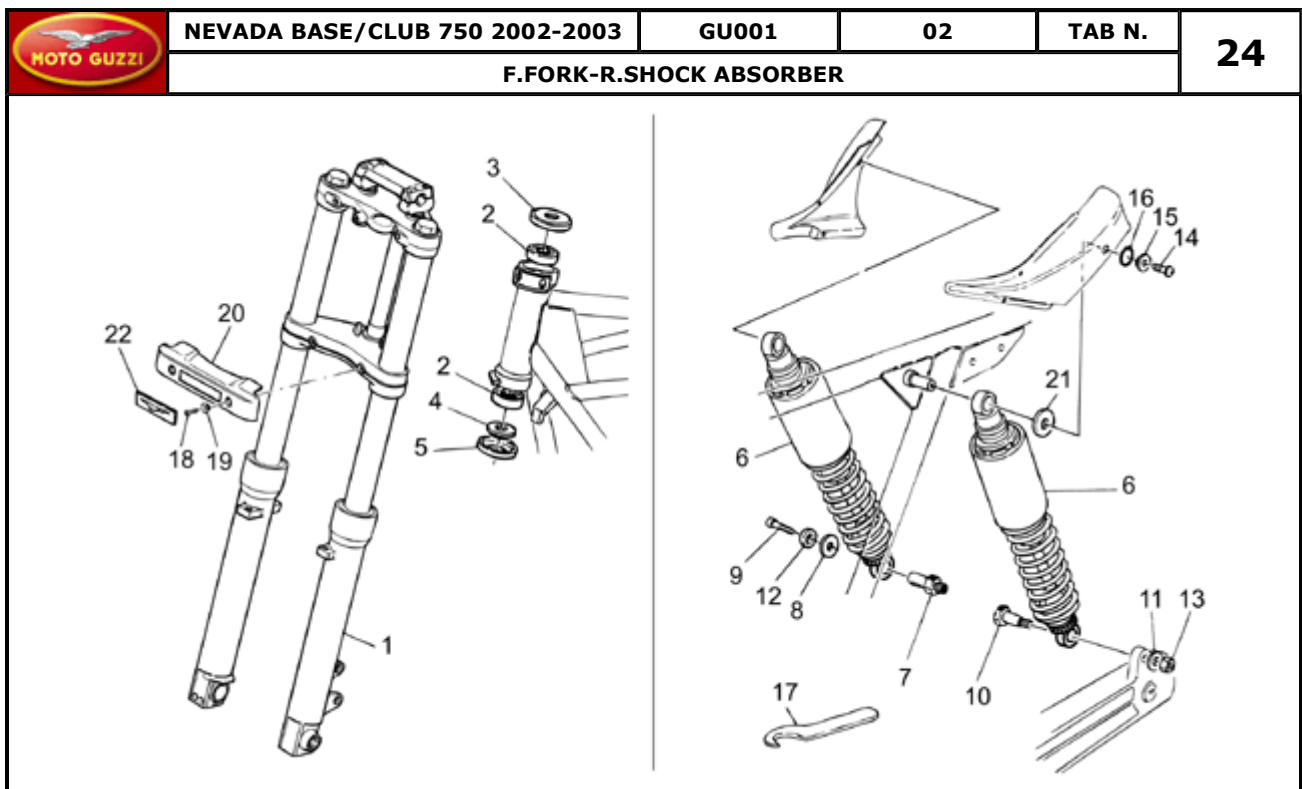

Pos.	Description	Year	I_M_	Country	Version	Code	Q.ty	P.Cod.
1	Front fork	-	-	-	-	GU31490284	1	
2	Tap.roller bearing	-	-	-	-	GU92249225	2	
3	Cup	-	-	-	-	GU14494600	1	
4	Clearance washer	-	-	-	-	GU14516700	1	
5	Dust cover	-	-	-	-	GU14517000	1	
6	Shock absorber BITUBO	-	-	-	-	GU31550282	2	
7	Pin	-	-	-	-	GU31555281	1	
8	Washer	-	-	-	-	GU95005309	1	
9	Screw	-	-	-	-	GU98822416	1	
10	Pin	-	-	-	-	GU23555280	1	
11	Washer	-	-	-	-	GU95129181	1	
12	Washer 8,4x15	-	-	-	-	GU03270300	1	
13	Nut M10x1,5	-	-	-	-	GU92606210	1	
14	Hex socket screw M8x25	-	-	-	-	GU98370825	2	
15	Spacer	-	-	-	-	GU31469281	2	
16	O-ring	-	-	-	-	GU90706092	2	
17	Shock-absorbersadjustment key	-	-	-	-	GU31912760	1	
18	Hex socket screw M6X14	-	-	-	-	GU98370614	2	
19	Spacer	-	-	-	-	GU31576183	2	
20	Guard	-	-	-	-	GU31497883	1	
21	Washer 8,5x24x2	-	-	-	-	GU95005312	2	
22	Decal "Aquila"	-	-	-	-	GU01517700	1