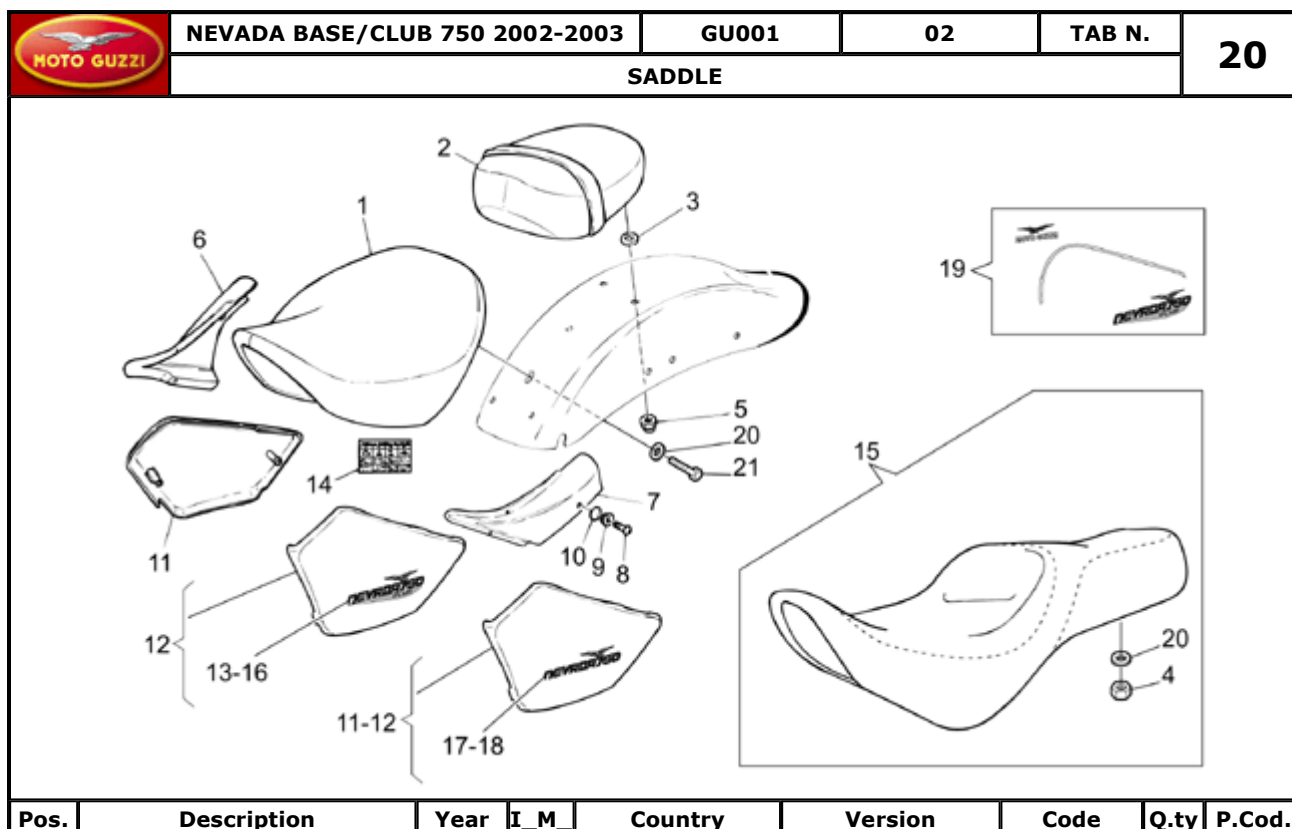

Pos.	Description	Year	I_M_	Country	Version	Code	Q.ty	P.Cod.
1	Driver saddle Nevada Base	-	-	-	Base	GU31460584	1	
2	Rear saddle Nevada Base	-	-	-	Base	GU31464084	1	
3	Rubber spacer	-	-	-	-	GU93110082	2	
4	Nut M6x1	-	-	-	-	GU92630106	2	
5	Nut M6x1	-	-	-	-	GU92630206	4	
6	RH front protect chrome	-	-	-	-	GU31469081	1	
7	LH front protect chrome	-	-	-	-	GU31469181	1	
8	Hex socket screw M8x25	-	-	-	-	GU98370825	2	
9	Spacer	-	-	-	-	GU31469281	2	
10	O-ring	-	-	-	-	GU90706092	2	
11	RH side cover grey platinum	2	-	-	Base	sb/pg	GU89000441	1
	RH side cover black	2	-	-	Base	ng/ab	GU89000436	1
	RH side cover white	2	-	-	Club	pg/aw	GU89000431	1
	RH side cover grey berlin	2	-	-	Club	lb/g	GU89000426	1
	RH side cover blank	-	-	-	-	-	GU234762101	1
	Valve housing	2	-	-	Club	br/mg	GU89000421	1
12	LH side cover grey platinum	2	-	-	Base	sb/pg	GU89000442	1
	LH side cover blank	-	-	-	-	-	GU314763621	1
	LH side cover grey berlin	2	-	-	Club	br/mg	GU89000422	1
	LH side cover grey berlin	2	-	-	Club	lb/g	GU89000427	1
	LH side cover white	2	-	-	Club	pg/aw	GU89000432	1
	LH side cover black	2	-	-	Base	ng/ab	GU89000437	1
13	LH sticker red/grey	2	-	-	Club	br/mg	GU89000462	1
	LH stic.blue/grey	2	-	-	Club	lb/g	GU89000463	1
	LH sticker grey/white	2	-	-	Club	pg/aw	GU89000464	1
14	Fuse table decal	-	-	-	-	-	GU31945467	1
15	Two-seat saddle Nevada Club	-	-	-	-	-	GU31460588	1
16	RH sticker grey/white	2	-	-	Club	pg/aw	GU89000472	1
	RH sticker red/grey	2	-	-	Club	br/mg	GU89000470	1
	RH sticker blue/grey	2	-	-	Club	lb/g	GU89000471	1
17	LH sticker grey/white	2	-	-	Base	ng/ab	GU89000460	1
	LH stic.beige/grey	2	-	-	Base	sb/pg	GU89000461	1
18	RH sticker grey/black	2	-	-	Base	ng/ab	GU89000468	1