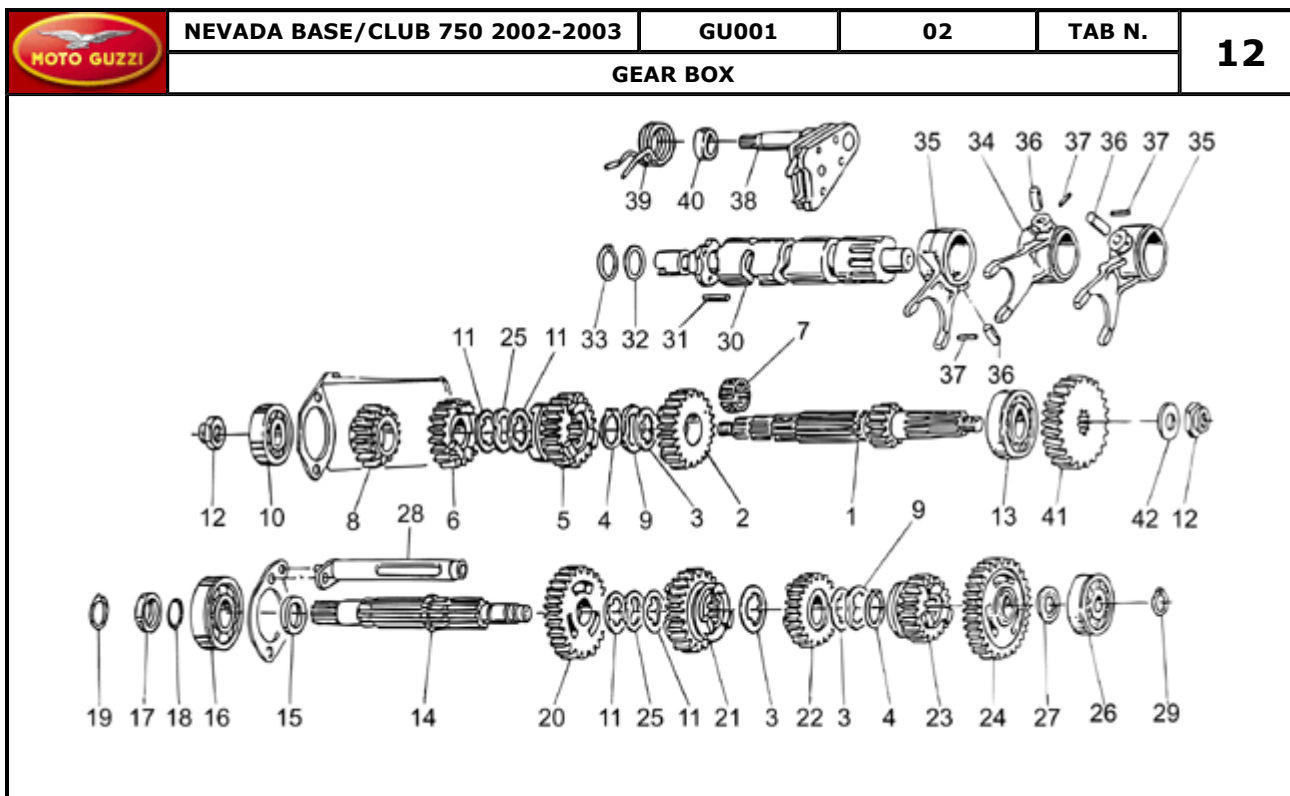

Pos.	Description	Year	I_M_	Country	Version	Code	Q.ty	P.Cod.
1	Primary gear shaft Z=11	-	-	-	-	GU23210570	1	
2	Gear 5a AP Z=20	-	-	-	-	GU23212070	1	
3	Thrust washer	-	-	-	-	GU19215460	3	
4	Circlip	-	-	-	-	GU90271124	2	
5	Gear 4a AP Z=18	-	-	-	-	GU19211861	1	
6	Gear 3a AP Z=18	-	-	-	-	GU19211460	1	
7	Roller cage	-	-	-	-	GU92251023	1	
8	Gear 2a AP Z=14	-	-	-	-	GU23211372	1	
9	Washer	-	-	-	-	GU19218062	2	
10	Bearing AP 17x40x17,5	-	-	-	-	GU92218417	1	
11	Clearance washer	-	-	-	-	GU19214660	4	
12	Nut	-	-	-	-	GU10054100	1	
13	Bearing AP 20x37x17	-	-	-	-	GU92230320	1	
14	Driven shaft	-	-	-	-	GU19213661	1	
15	Spacer	-	-	-	-	GU19212900	1	
16	Bearing 20X47X14	-	-	-	-	GU92201220	1	
17	Spacer	-	-	-	-	GU19213720	1	
18	Gasket ring 18,77X1,78	-	-	-	-	GU90706188	1	
19	Circlip	-	-	-	-	GU90271121	1	
20	Gear 2a AS Z=23	-	-	-	-	GU23214572	1	
21	Gear 3a AS Z=23	-	-	-	-	GU19214860	1	
22	Gear 4a AS Z=19	-	-	-	-	GU19215161	1	
23	Gear 5a AS Z=18	-	-	-	-	GU23215270	1	
24	Gear 1a AS Z=26	-	-	-	-	GU23214071	1	
25	Washer	-	-	-	-	GU19218061	2	
26	Bearing	-	-	-	-	GU92234716	1	
27	Spacer 1,5 mm	-	-	-	-	GU10214300	1	
	Spacer 1,7 mm	-	-	-	-	GU10214301	1	
	Spacer 1,8 mm	-	-	-	-	GU10214302	1	
	Spacer 1,9 mm	-	-	-	-	GU10214303	1	
	Washer 2 mm	-	-	-	-	GU10214304	1	
	Spacer 2,1 mm	-	-	-	-	GU10214305	1	
28	Gutter	-	-	-	-	GU23202074	1