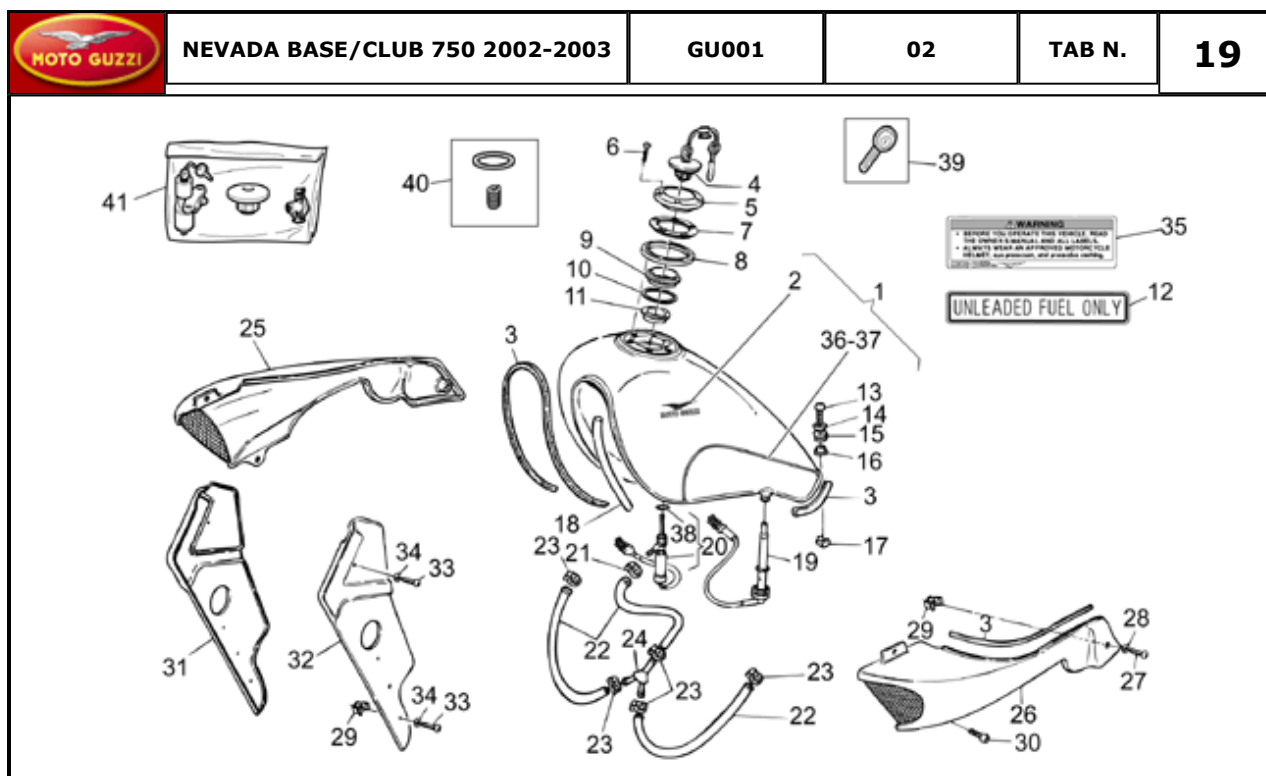

Pos.	Description	Year	I_M	Country	Version	Code	Q.ty	P.Cod.
1	Fuel tank, black	2	-	-	Club	br/mg	GU89000420	1
	Fuel tank blue/grey	2	-	-	Club	lb/g	GU89000425	1
	Fuel tank grey platinum/white	2	-	-	Club	pg/aw	GU89000430	1
	Fuel tank grey iron/black	2	-	-	Base	ng/ab	GU89000435	1
	Fuel tank beige/grey	2	-	-	Base	sb/pg	GU89000440	1
	Fuel tank blank	-	-	-	-	-	GU31100283	1
2	RH sticker "Eagle" black	-	-	-	-	-	GU31917885	1
	RH sticker "Eagle" grey	-	-	-	-	-	GU31917886	1
	LH sticker "Eagle" black	-	-	-	-	-	GU31917985	1
	LH sticker "Eagle" grey	-	-	-	-	-	GU31917986	1
3	Gasket	-	-	-	-	-	GU00823931070	1
4	Tank cap	-	-	-	-	-	GU03103950	1
5	Flange	-	-	-	-	-	GU03101900	1
6	Screw	-	-	-	-	-	GU03103200	5
7	Ring	-	-	-	-	-	GU03103500	1
8	Gasket	-	-	-	-	-	GU03102400	1
9	Plug ring nut	-	-	-	-	-	GU03102200	1
10	Gasket	-	-	-	-	-	GU03101600	1
11	Reduction 38 mm	-	-	-	-	-	GU03101720	1
12	Decal "Unleaded Fuelonly"	-	-	-	-	-	GU03995730	1
13	Hex socket screw M8x30	-	-	-	-	-	GU98350430	1
14	Washer	-	-	-	-	-	GU95100239	1
15	Spacer	-	-	-	-	-	GU31103565	1
16	Rubber spacer	-	-	-	-	-	GU91551131	1
17	Captive nut	-	-	-	-	-	GU92660801	8
18	Rubber pipe 5X9	-	-	-	-	-	GU00823944050	1
19	Fuel level sensor	-	-	-	-	-	GU31103082	1
20	Fuel solenoid valve	-	-	-	-	-	GU37105305	1
21	Hose clamp	-	-	-	-	-	GU93305017	1
22	Rubber pipe 12,5X7,8 5/16"	-	-	-	-	-	GU00823956080	1
23	Hose clamp	-	-	-	-	-	GU28157950	5
24	3-way union	-	-	-	-	-	GU29106860	1
25	RH side chromium plated	-	-	-	T7	-	GU31570681	1
	RH side chromium plated inox	-	-	-	T8	-	GU31570683	1