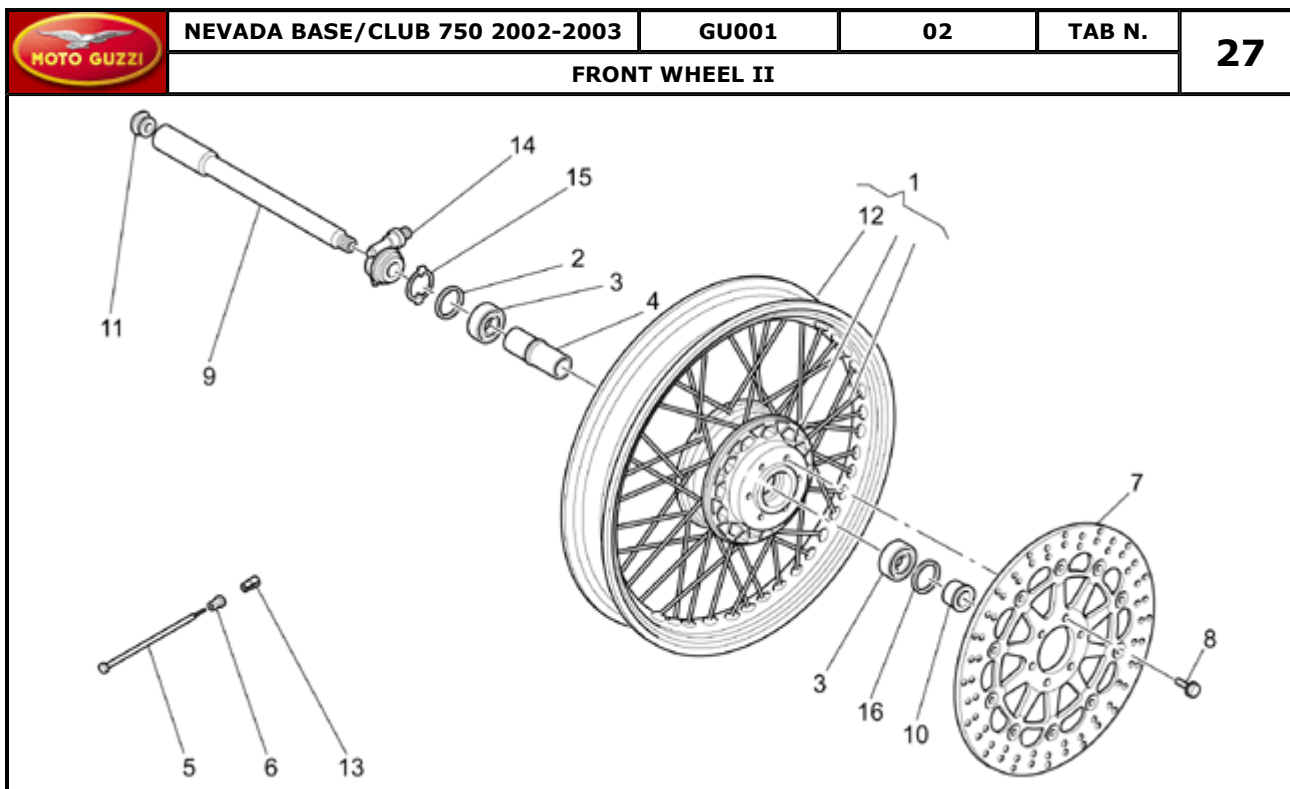

Pos.	Description	Year	I_M_	Country	Version	Code	Q.ty	P.Cod.
1	Front wheel 2,15x18"	-	-	-	T4	-	GU31610383	1
2	Gasket ring	-	-	-	T4	-	GU90403950	1
3	Bearing	-	-	-	T4	-	GU92204221	2
4	Spacer	-	-	-	T4	-	GU31615283	1
5	Spoke	-	-	-	T4	-	GU39611601	36
6	Nipple	-	-	-	T4	-	GU55611700	36
7	Front brake disc	-	-	-	T4	-	GU01613330	1
8	Screw w/ flange M8x20	-	-	-	T4	-	GU03611445	6
9	Front wheel spindle	-	-	-	T4	-	GU31614183	1
10	LH spacer	-	-	-	T4	-	GU31616384	1
11	Plug 15 mm	-	-	-	T4	-	GU93180111	1
12	Front wheel 2,15x18"	-	-	-	T4	-	GU23610870	1
13	Counterweight 15 gr.	-	-	-	T4	-	GU12616101	1
	Counterweight 20 gr.	-	-	-	T4	-	GU12616102	1
	Counterweight 30 gr.	-	-	-	T4	-	GU12616103	1
14	Odometer gear	-	-	-	T4	-	GU31762583	1
15	Drive key	-	-	-	T4	-	GU31627183	1
16	Gasket ring	-	-	-	T4	-	GU90402642	1