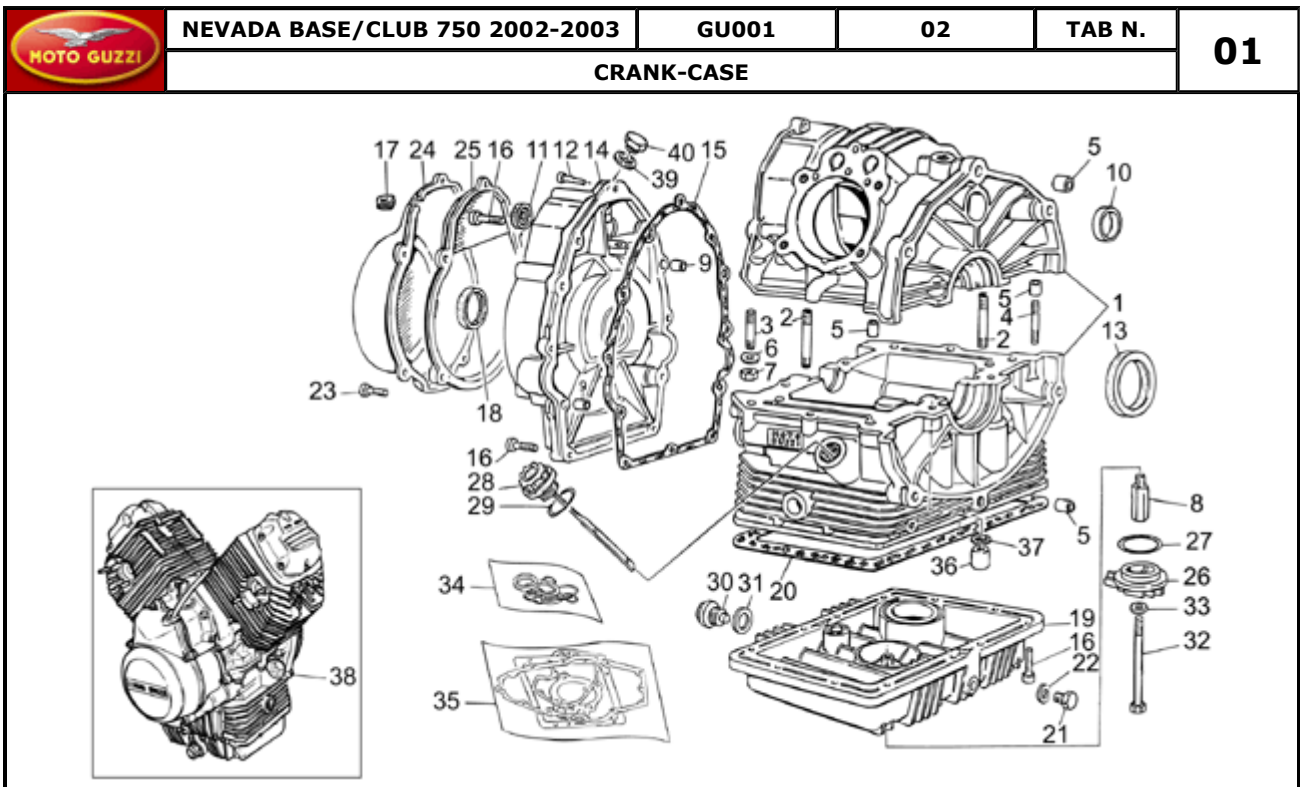

Pos.	Description	Year	I_M_	Country	Version	Code	Q.ty	P.Cod.
1	Crankcase, grey	-	-	-	-	GU20000320	1	
2	Stud bolt	-	-	-	-	GU96451560	4	
3	Stud bolt	-	-	-	-	GU96451430	4	
4	Stud bolt	-	-	-	-	GU96508055	2	
5	Bush	-	-	-	-	GU19015020	4	
6	Washer 8,4x15	-	-	-	-	GU03270300	6	
7	Nut M8x1,25	-	-	-	-	GU92606208	6	
8	Union	-	-	-	-	GU19003800	1	
9	Bush 6,6x9x13	-	-	-	-	GU19002020	2	
10	Plug	-	-	-	-	GU19016320	1	
11	Gasket ring	-	-	-	M3	GU90401530	1	
12	Hex socket screw M6x30	-	-	-	-	GU98680330	2	
13	Gasket ring	-	-	-	-	GU04000500	1	
14	Cover grey	-	-	-	M3	GU31001483	1	
	Cover grey	-	-	-	M4	GU31001484	1	
15	Gasket	-	-	-	-	GU19001200	1	
16	Hex socket screw M6x25	-	-	-	-	GU98682325	22	
17	Rubber spacer	-	-	-	-	GU19007700	1	
18	Gasket ring	-	-	-	-	GU90402842	1	
19	Oil sump grey	-	-	-	-	GU20003510	1	
20	Gasket	-	-	-	-	GU19003602	1	
21	Oil unload plug M10X1	-	-	-	-	GU31003766	1	
22	Gasket	-	-	-	-	GU10528900	1	
23	Hex socket screw M6x35	-	-	-	-	GU98680335	5	
24	Cover	-	-	-	-	GU32001610	1	
25	Flange	-	-	-	-	GU27001136	1	
26	Cover, grey	-	-	-	-	GU20003410	1	
27	O-ring	-	-	-	-	GU90706444	1	
28	Oil load plug	-	-	-	-	GU27004985	1	
29	Gasket ring	-	-	-	-	GU90706282	1	
30	Oil unload plug	-	-	-	-	GU12003702	1	
31	Gasket 20,1x28x2	-	-	-	-	GU95100709	1	
32	Bolt	-	-	-	-	GU27152885	1