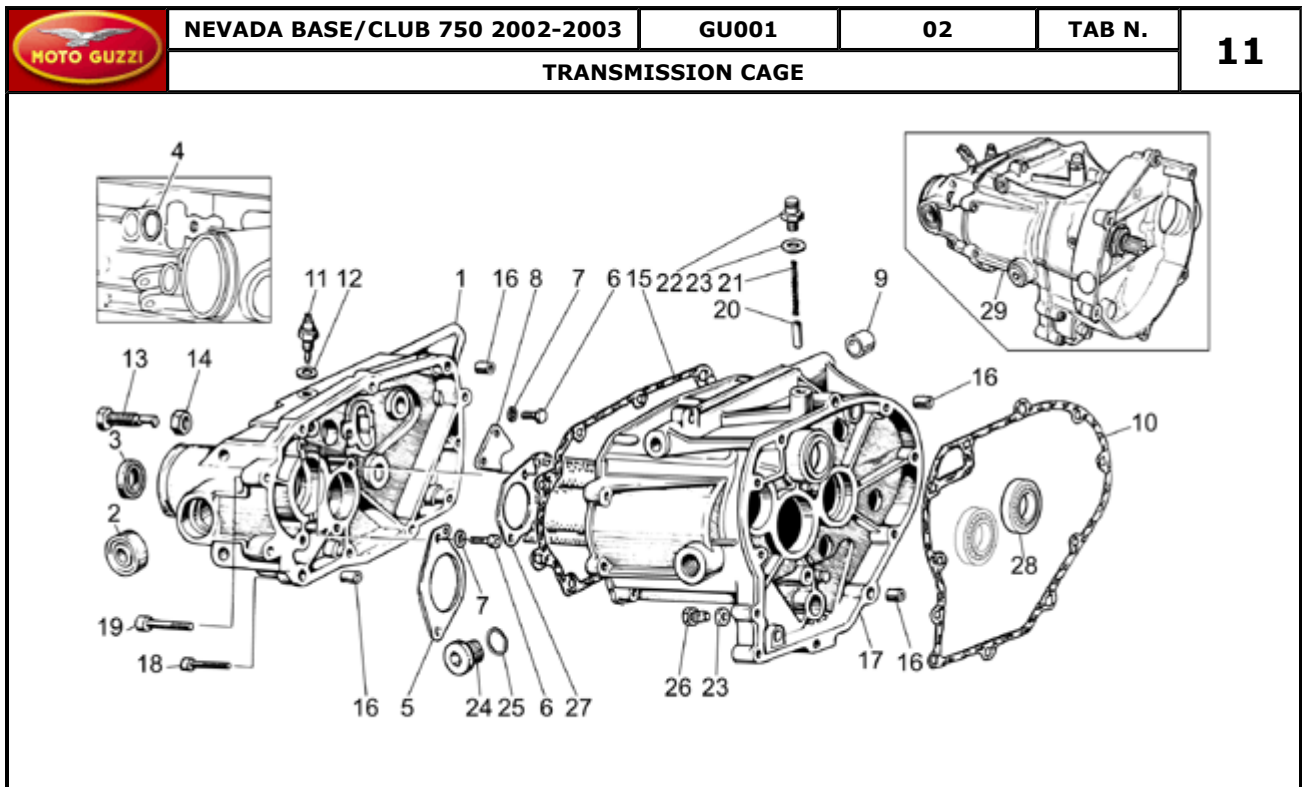

Pos.	Description	Year	I_M_	Country	Version	Code	Q.ty	P.Cod.
1	Gearbox cover, grey	-	-	-	-	GU31200880	1	
2	Bearing 15x35x11	-	-	-	-	GU92204215	2	
3	Gasket ring 28x40x7	-	-	-	-	GU90402841	1	
4	O-ring 13,95x2,92	-	-	-	-	GU90706140	1	
5	Plate	-	-	-	-	GU23213872	1	
6	Hex socket screw M6x14	-	-	-	-	GU98682314	6	
7	Washer 6,4x10x0,7	-	-	-	-	GU14217901	6	
8	Plate	-	-	-	-	GU19235800	1	
9	Bush 10,25x15,7x8	-	-	-	-	GU19202320	2	
10	Gasket	-	-	-	-	GU23200370	1	
11	Sensor	-	-	-	-	GU19207220	1	
12	Gasket 8,25x15x1	-	-	-	-	GU12154200	1	
13	Screw M12x1,25	-	-	-	-	GU19237800	1	
14	Low nut M12x1,25	-	-	-	-	GU92606512	1	
15	Gasket	-	-	-	-	GU19201120	1	
16	Bush 6,6x9x13	-	-	-	-	GU19002020	4	
17	Gearbox, grey	-	-	-	-	GU31200280	1	
18	Hex socket screw M6x30	-	-	-	-	GU98680330	5	
	Hex socket screw M6x35	-	-	-	-	GU98680335	2	
19	Hex socket screw M8x35	-	-	-	-	GU98680435	4	
20	Pawl	-	-	-	-	GU28234700	1	
21	Lever return spring	-	-	-	-	GU94321067	1	
22	Breather plug	-	-	-	-	GU19206501	1	
23	Gasket	-	-	-	-	GU10528900	2	
24	Oil plug	-	-	-	-	GU12022600	1	
25	O-ring 20,24X2,62	-	-	-	-	GU90706203	1	
26	Oil unload plug M10X1	-	-	-	-	GU31003766	1	
27	Oil bulhead	-	-	-	-	GU23208272	1	
28	Ball bearing 20x42x12	-	-	-	-	GU92201120	1	
29	Transmission assy and housing	-	-	-	-	GU27991561	1