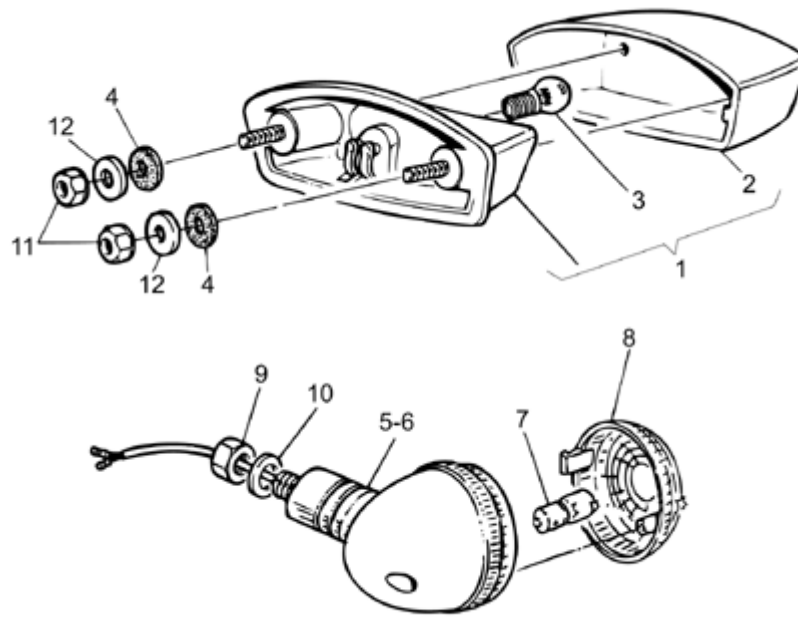

NEVADA BASE/CLUB 750 2002-2003	GU001	02	TAB N.	35
	REAR LIGHTS				

Pos.	Description	Year	I_M	Country	Version	Code	Q.ty	P.Cod.
1	Taillight	-	-	-	-	GU31740960	1	
2	Taillight lens	-	-	-	-	GU31741760	1	
3	Lamp 12V/5-21W	-	-	-	-	GU93450224	1	
4	Rubber spacer	-	-	-	-	GU93110060	2	
5	Rear RH turn indicator	-	-	-	-	GU31751665	1	
6	Rear LH turn indicator	-	-	-	-	GU31751666	1	
7	Lamp 12V-10W	-	-	-	-	GU93450127	2	
8	Turn indicator lens	-	-	-	-	GU31753765	2	
9	Nut M12x1,25	-	-	-	-	GU92606312	2	
10	Notched washer	-	-	-	-	GU95022112	2	
11	Nut M6x1	-	-	-	-	GU92630106	2	
12	Washer 6,4x12x1,2	-	-	-	-	GU95008306	2