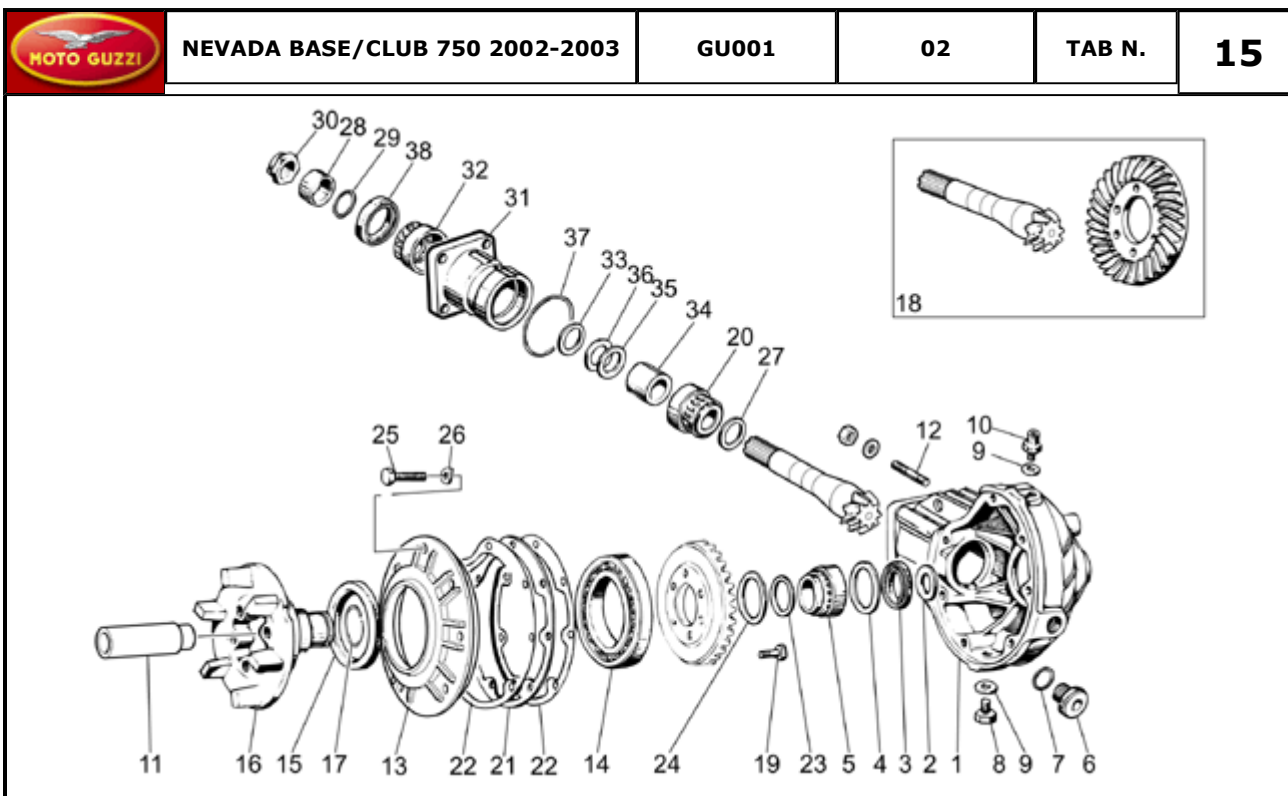

Pos.	Description	Year	I_M	Country	Version	Code	Q.ty	P.Cod.
1	Transmission housinggrey	-	-	-	-	GU31350382	1	
2	Clearance washer	-	-	-	-	GU19351900	1	
3	Gasket ring 35x47x7	-	-	-	-	GU90403549	1	
4	Clearance washer	-	-	-	-	GU19351100	1	
5	Roller bearing 35x50x17	-	-	-	-	GU92252235	1	
6	Oil plug	-	-	-	-	GU12022600	1	
7	O-ring 20,24X2,62	-	-	-	-	GU90706203	1	
8	Oil unload plug M10X1	-	-	-	-	GU31003766	1	
9	Gasket	-	-	-	-	GU10528900	2	
10	Breather plug	-	-	-	-	GU19206501	1	
11	Spacer	-	-	-	-	GU27634110	2	
12	Stud bolt	-	-	-	-	GU96508055	4	
13	Cover	-	-	-	T9-TR1	GU31350480	1	
	Cover	-	-	-	T10-TR2	GU32350410	1	
14	Ball bearing 70x110x13	-	-	-	-	GU92201070	1	
15	Gasket ring 75x95x10	-	-	-	T10-TR2	GU90407591	1	
	Gasket ring 75x90x8	-	-	-	T9-TR1	GU90407590	1	
16	Pin	-	-	-	T9-TR1	GU19351401	1	
	Pin	-	-	-	T10-TR2	GU32351410	1	
17	Stop ring	-	-	-	-	GU90353030	1	
18	Bevel gear Z=8/31	-	-	-	TR3	GU20354621	1	
	Bevel gear Z8/31	-	-	-	TR4	GU31354680	1	
19	Screw	-	-	-	-	GU19356320	6	
20	Tap.roller bearing 25x5	-	-	-	-	GU92249227	1	
21	Spacer 0,8 mm	-	-	-	-	GU19355400	1	
	Spacer 1,6 mm	-	-	-	-	GU19355413	1	
	Spacer 1,5 mm	-	-	-	-	GU19355412	1	
	Spacer 1,4 mm	-	-	-	-	GU19355411	1	
	Spacer 1,3 mm	-	-	-	-	GU19355410	1	
	Spacer 1,2 mm	-	-	-	-	GU19355408	1	
	Spacer 1,1 mm	-	-	-	-	GU19355406	1	
	Spacer 0,9 mm	-	-	-	-	GU19355402	1	
	Spacer 1 mm	-	-	-	-	GU19355404	1