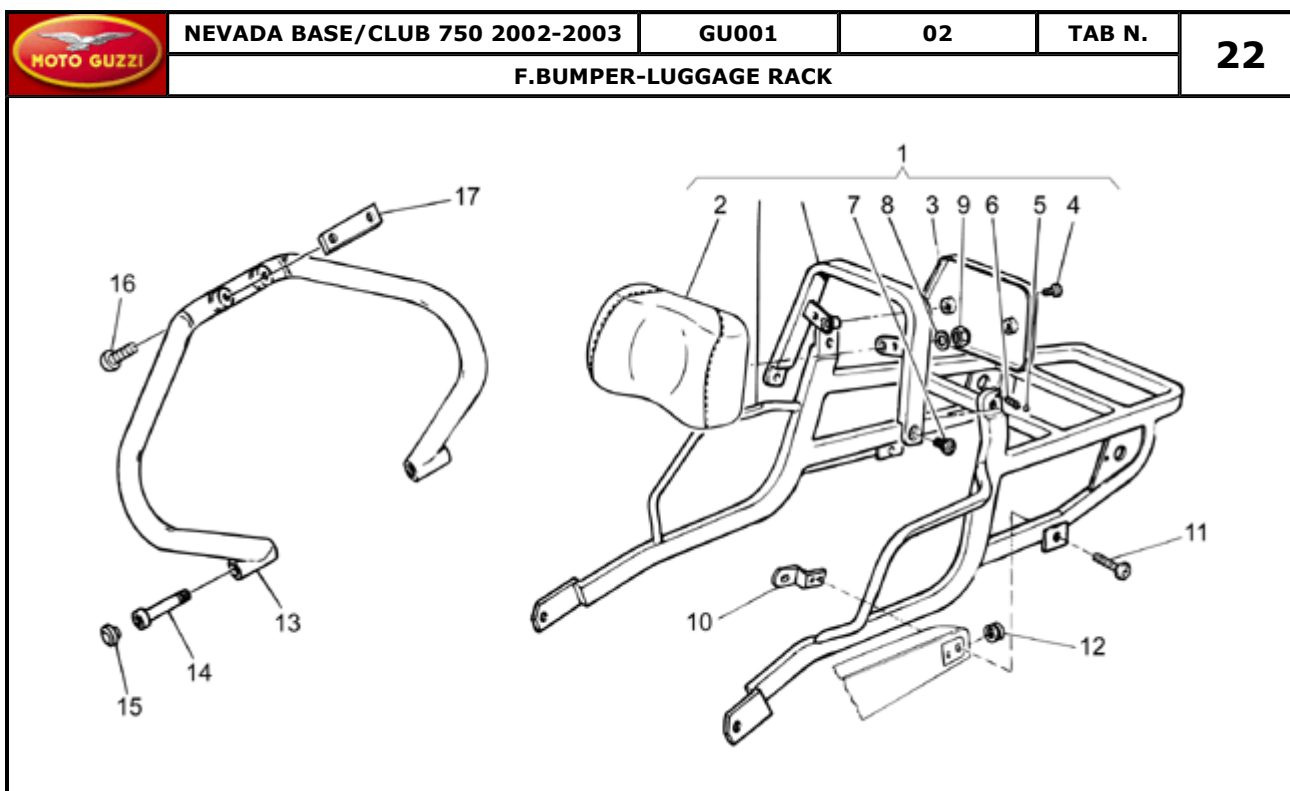

Pos.	Description	Year	I_M_	Country	Version	Code	Q.ty	P.Cod.
1	Parcel rack assy	-	-	-	-	GU31466583	1	
2	Seat cushion	-	-	-	-	GU31468083	1	
3	Cover	-	-	-	-	GU31468283	1	
4	Hex socket screw M6X18	-	-	-	-	GU98350318	2	
5	Ball	-	-	-	-	GU92295708	1	
6	Spring	-	-	-	-	GU94321007	1	
7	Screw	-	-	-	-	GU03468100	2	
8	Washer 6,4x12x1,2	-	-	-	-	GU95008306	2	
9	Nut M6*	-	-	-	-	GU92606206	2	
10	Clamp	-	-	-	-	GU31575565	2	
11	Screw	-	-	-	-	GU98682525	2	
12	Rubber spacer	-	-	-	-	GU91551086	2	
13	Front protection	-	-	-	-	GU31450266	1	
14	Lower screw	-	-	-	-	GU98680540	2	
15	Hex socket screw M8X45	-	-	-	-	GU98370845	2	
16	Rubber spacer	-	-	-	-	GU93180216	2	
17	Plate	-	-	-	-	GU17451750	1