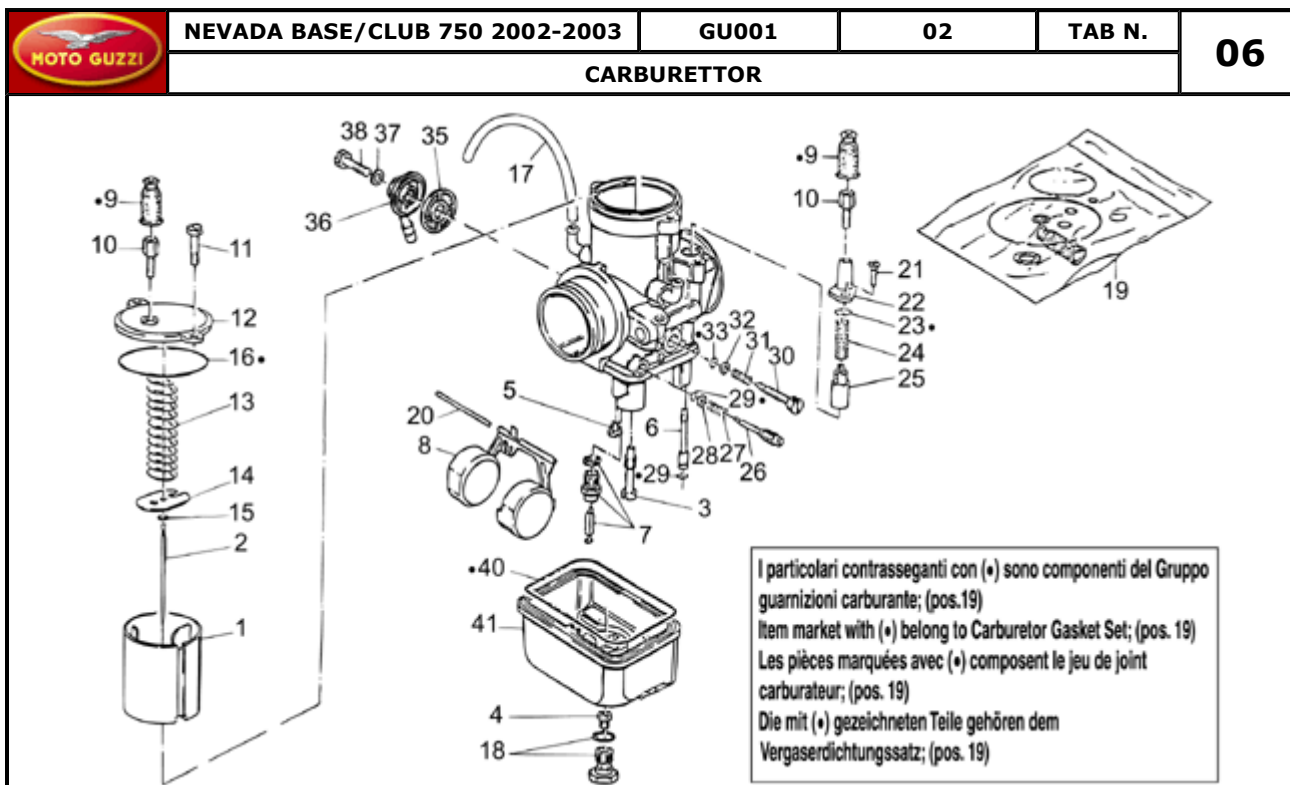

Pos.	Description	Year	I_M	Country	Version	Code	Q.ty	P.Cod.
1	Gas valve 50	-	-	-	-	GU19934880	2	
2	Conical pin X88-4a	-	-	-	-	GU31937788	2	
3	Needle valve 264 T1	-	-	-	-	GU31935588	2	
4	Main jet 105	-	-	-	-	GU19935750	2	
5	Idle jet 32	-	-	-	-	GU31935988	2	
6	Starter jet 60	-	-	-	-	GU19936000	2	
7	Needle valve	-	-	-	-	GU19934600	2	
8	Float gr.9,5	-	-	-	-	GU27934315	2	
9	Throttle cable cap	-	-	-	-	0000000	4	
10	Wire tensioner screw	-	-	-	-	GU12937200	4	
11	Screw	-	-	-	-	GU14934650	2	
12	Cover	-	-	-	-	GU19935080	2	
13	Gas valve return spring	-	-	-	-	GU31937188	2	
14	Plate	-	-	-	-	GU19938580	2	
15	Conical pin clip	-	-	-	-	GU65933600	2	
16	Cover gasket	-	-	-	-	0000000	2	
17	Breather pipe	-	-	-	-	GU95985351	2	
18	Float chamber fix.plug	-	-	-	-	GU27933720	2	
19	Gaskets set	-	-	-	-	GU19939980	1	
20	Float pin	-	-	-	-	GU13933100	1	
21	Screw	-	-	-	-	GU13937900	2	
22	Starter device cover	-	-	-	-	GU17937450	2	
23	Gasket	-	-	-	-	0000000	2	
24	Valve spring	-	-	-	-	GU39937600	2	
25	Starter valve	-	-	-	-	GU13937800	2	
26	Adj.min.eng.speed screw	-	-	-	-	GU13936200	2	
27	Spring	-	-	-	-	GU13936300	2	
28	Flat washer	-	-	-	-	GU65933700	2	
29	Gasket	-	-	-	-	0000000	2	
30	Gas valve adjuster screw	-	-	-	-	GU13936600	2	
31	Spring	-	-	-	-	GU13936700	2	
32	Flat washer	-	-	-	-	GU14931650	2	
33	Gasket	-	-	-	-	0000000	2