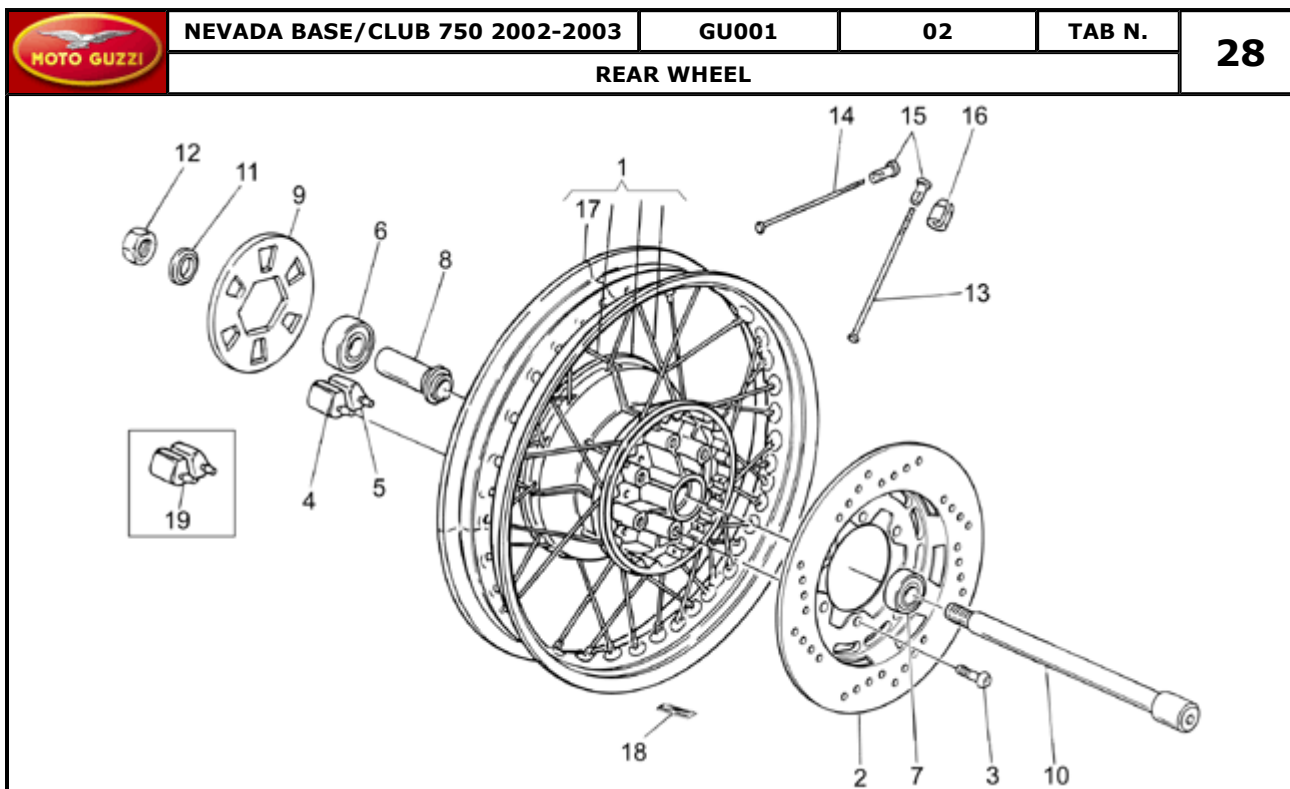

Pos.	Description	Year	I_M_	Country	Version	Code	Q.ty	P.Cod.
1	Rear wheel(complete)	-	-	-	-	GU31630365	1	
2	Brake disc	-	-	-	-	GU31613381	1	
3	Hex socket screw M8x25	-	-	-	-	GU98682425	6	
4	RH rubber coupling	-	-	-	T9-TR1	GU19632501	6	
5	LH rubber coupling	-	-	-	T9-TR1	GU19632502	6	
6	Bearing	-	-	-	-	GU92204218	1	
7	Bearing	-	-	-	-	GU92204217	1	
8	Spacer	-	-	-	-	GU27633910	1	
9	Spacer	-	-	-	T9-TR1	GU27356910	1	
10	Rear wheel spindle	-	-	-	-	GU31633381	1	
11	Washer	-	-	-	-	GU31634481	1	
12	Nut M16x1,5	-	-	-	-	GU92606316	1	
13	Long spoke	-	-	-	-	GU23631470	18	
14	Short spoke	-	-	-	-	GU23631170	18	
15	Nipples	-	-	-	-	GU27631250	36	
16	Counterweight 15 gr.	-	-	-	-	GU12616101	1	
	Counterweight 20 gr.	-	-	-	-	GU12616102	1	
	Counterweight 30 gr.	-	-	-	-	GU12616103	1	
17	Rear wheel 250x16"	-	-	-	-	GU23630770	1	
18	Name plate "Moto Guzzi"	-	-	-	-	GU31619865	1	
19	Rubber coupling	-	-	-	T10-TR2	GU32632510	6