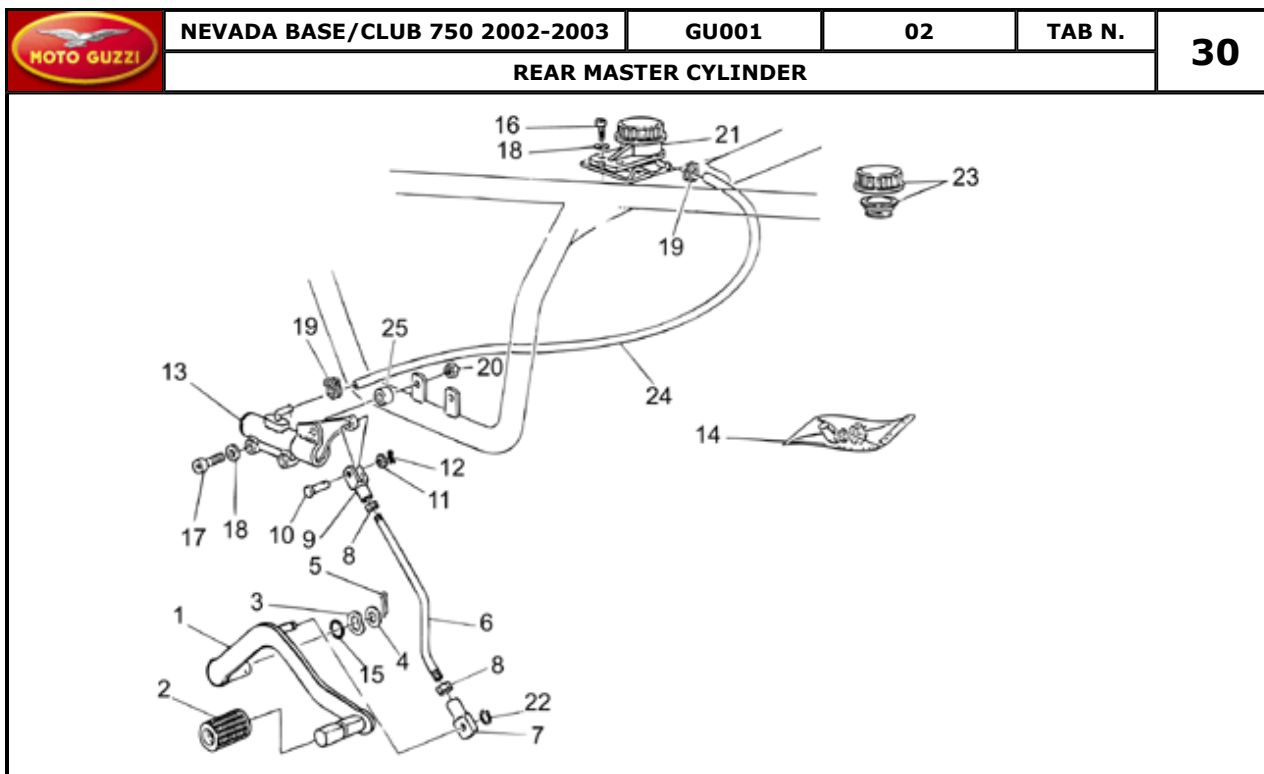

Pos.	Description	Year	I_M_	Country	Version	Code	Q.ty	P.Cod.
1	Rear brake lever	-	-	-	-	GU31677083	1	
2	Rubber spacer	-	-	-	-	GU14251001	1	
3	Spring washer	-	-	-	-	GU95129260	1	
4	Plain washer	-	-	-	-	GU95008215	1	
5	Split pin	-	-	-	-	GU95500227	1	
6	Tie rod	-	-	-	-	GU31675283	1	
7	Block	-	-	-	-	GU18257551	1	
8	Nut	-	-	-	-	GU92609007	2	
9	Fork	-	-	-	-	GU31626860	1	
10	Pin	-	-	-	-	GU95780265	1	
11	Washer	-	-	-	-	GU95129111	1	
12	Split pin	-	-	-	-	GU95500221	1	
13	Rear master cylinder	-	-	-	-	GU31666990	1	
14	Pump connection overhaul unit	-	-	-	-	GU19659500	1	
15	O-ring	-	-	-	-	GU90706141	1	
16	Hex socket screw M6X12	-	-	-	-	GU98682312	2	
17	Hex socket screw M6x30	-	-	-	-	GU98680330	2	
18	Washer 6,4x12x1,2	-	-	-	-	GU95008306	4	
19	Hose clamp D9	-	-	-	-	GU61108500	2	
20	Nut M6	-	-	-	-	GU92640506	2	
21	Brake oil tank	-	-	-	-	GU65663500	1	
22	Circlip	-	-	-	-	GU90271008	1	
23	Tank cap	-	-	-	-	GU17661052	1	
24	Rear brake hose	-	-	-	-	GU00823950050	1	
25	Spacer	-	-	-	-	GU91180604	2