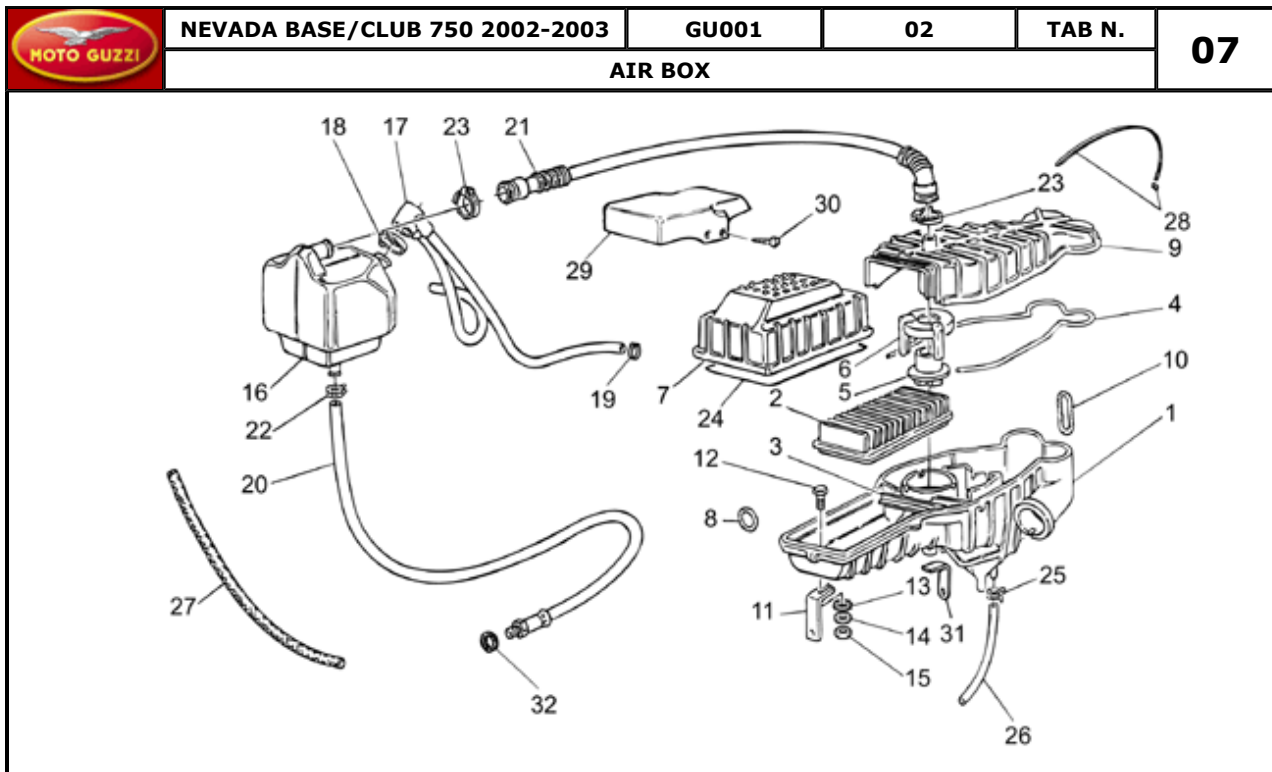

Pos.	Description	Year	I_M_	Country	Version	Code	Q.ty	P.Cod.
1	Lower side filter case	-	-	-	-	GU19114060	1	
2	Air filter	-	-	-	-	GU28113650	1	
3	Bracket	-	-	-	-	GU19112960	1	
4	Gasket	-	-	-	-	GU19113960	1	
5	Protection	-	-	-	-	GU19111060	1	
6	Cover	-	-	-	-	GU19111160	1	
7	Filter cover	-	-	-	-	GU19113760	1	
8	Short spring	-	-	-	-	GU31110715	3	
9	Upper side filter case	-	-	-	-	GU19113460	1	
10	Lenght spring	-	-	-	-	GU31110815	3	
11	Air filter support	-	-	-	-	GU31114165	1	
12	Screw	-	-	-	-	GU98054214	1	
13	Notched washer	-	-	-	-	GU95021105	1	
14	Washer	-	-	-	-	GU95000205	1	
15	Nut	-	-	-	-	GU92630105	1	
16	Housing	-	-	-	-	GU31153481	1	
17	Breather	-	-	-	-	GU23159671	1	
18	Hose clamp	-	-	-	-	GU93305018	1	
19	Hose clamp	-	-	-	-	GU28157950	2	
20	Breather	-	-	-	-	GU27159360	1	
21	Pipe	-	-	-	-	GU27157420	1	
22	Hose clamp	-	-	-	-	GU61108400	1	
23	Hose clamp	-	-	-	-	GU93305018	2	
24	Gasket	-	-	-	-	GU27113985	1	
25	Hose clamp D9	-	-	-	-	GU61108500	1	
26	Breather pipe	-	-	-	-	GU00823942090	1	
27	Thermal sheath	-	-	-	-	GU00823923140	1	
28	Hose clamp	-	-	-	-	GU27609685	1	
29	Guard	-	-	-	-	GU31111265	1	
30	Self-tap screw	-	-	-	-	GU99200413	3	
31	Square	-	-	-	-	GU31112965	1	
32	Gasket	-	-	-	-	GU90714082	1